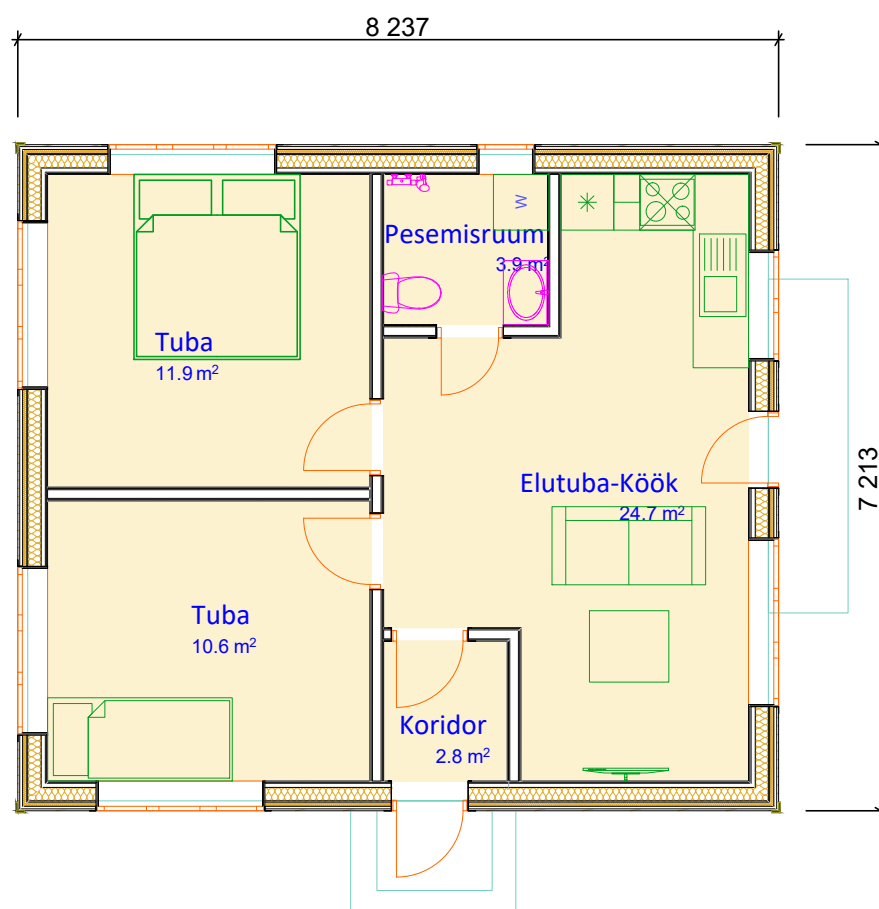

# PRE-HOUSE 59

EHITUSALUNE PIND 59.4m<sup>2</sup>

**Pre-House**  
PUITKARKASSMAJAD

*Maja Mõistliku Hinnaga!*

[www.pre-house.ee](http://www.pre-house.ee)

[www.pre-house.ee](http://www.pre-house.ee)

[info@pre-house.ee](mailto:info@pre-house.ee)